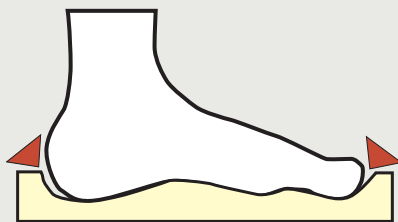

## S 410 ESD

white • Birko-Flor

👤 500 238 • size 36-42

👤 500 230 • size 39-46

## S 410 ESD

blue • Birko-Flor

👤 500 228 • size 36-42

👤 500 220 • size 39-46

## Selecting the correct length

is just as important as choosing the proper width.

You should have a few millimeters of space in the heel and toe areas.

On no account should your toes and heel touch the footbed rim.